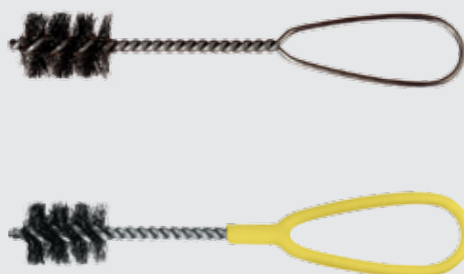

Fitting & Tube Brushes

All Stainless Steel "Quick Twist" & "Quick Twist Plus" Brush, PLUMBING/REFRIGERATION

Quick Twist Brush.

- Only all stainless steel brush on the market.
- Spark proof brush.
- Meets Mil and/or ASTM specs.
- Each brush individually labeled with UPC.
- Available up to 4" diameter.

Quick Twist Plus®.

- Same as 6800 series brush with non-slip plastisol comfort grip.

Quick Twist	(I.D.)	Quick Twist Plus	(O.D.)	Std. Pkg.	Wgt./Pkg.
68005	1/8"	68001	1/4"	12	.35 lbs.
68015	1/4"	68011	3/8"	12	.40 lbs.
68025	3/8"	68021	1/2"	12	.55 lbs.
68035	1/2"	68031	5/8"	12	.70 lbs.
68045	5/8"	68041	3/4"	12	.80 lbs.
68055	3/4"	68051	7/8"	12	.85 lbs.
68065	7/8"	68061	1"	12	.90 lbs.
68075	1"	68071	1-1/8"	12	1.10 lbs.
68085	1-1/4"	68081	1-3/8"	8	.80 lbs.
68095	1-1/2"	68091	1-5/8"	6	.75 lbs.
68105	2"	68101	2-1/8"	6	1.15 lbs.
68120	2-1/2"	68121	2-5/8"	1	.25 lbs.
68130*	3"		3-1/8"	1	.30 lbs.
68140*	4"		4-3/16"	1	.30 lbs.

*T-handle construction for easy use.

Standard & Soft Twist Fitting, PLUMBING/REFRIGERATION

The 9600 standard fitting brush

- Best choice for economy and comfort.
- Single stem, single spiral construction.
- Rust proof crimped stainless steel fill wire.

Power-Deuce Brushing Tool

The Power Deuce is a fitting brush and O.D. tube cleaning brush designed for use with a cordless drill or power driver.

Features include:

- Self cleaning.
- Power or manual use.
- Rust-proof stainless steel bristles for plumbing and HVAC projects.
- Durable ABS housing.